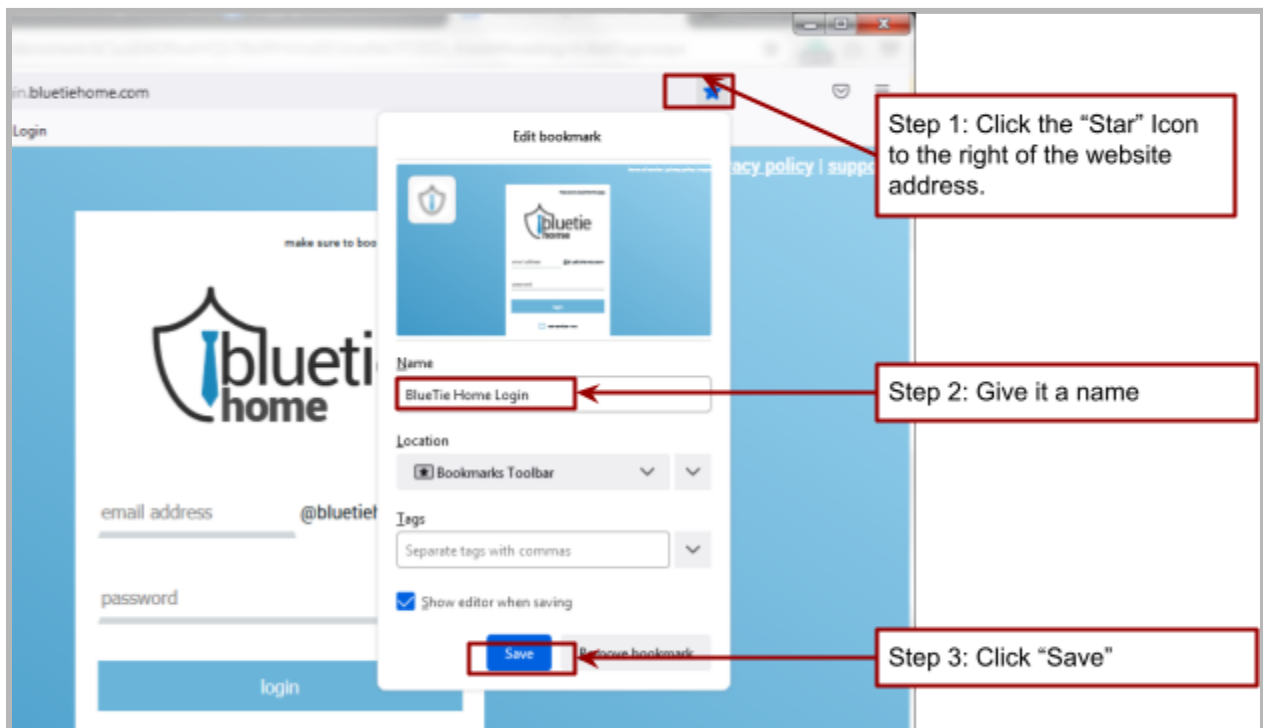

Firefox Instructions

Step 1: Go to <https://login.bluetiehome.com>

Step 2: Add to Bookmarks

First, Click the “star” icon. It will give you a dropdown menu. From there, Click “Add to bookmark”

Step 3 (optional) Create Desktop Shortcut

You can make it even easier to find by creating a shortcut on your computer. This allows you to open it the same as your browser, whenever you need it.

It should now appear on your desktop. ****Note: it may appear with the browser's icon instead of the shield icon. But it will always be labeled with what you chose to call it.**