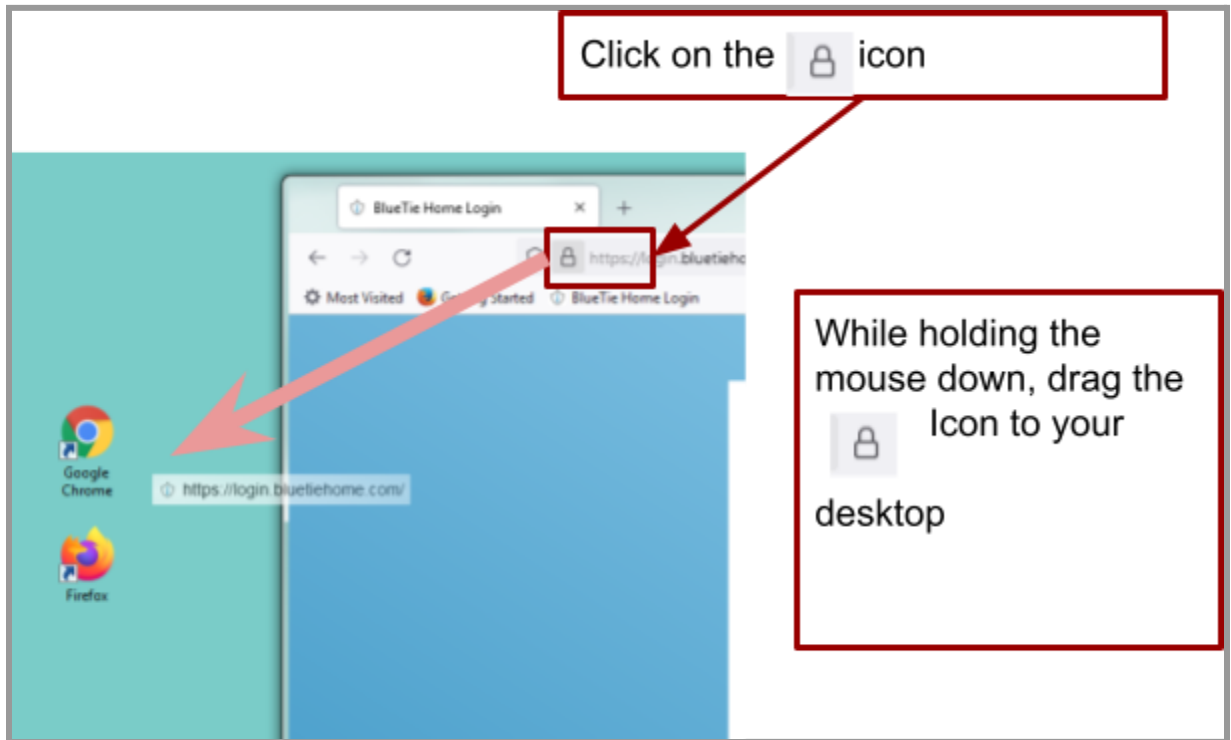

Firefox Instructions

Step 1: Go to <https://login.bluetiehome.com>

Step 2: Add to Bookmarks

First, Click the “star” icon. It will give you a dropdown menu. From there, Click “Add to bookmark”

Step 3 (optional) Create Desktop Shortcut

You can make it even easier to find by creating a shortcut on your computer. This allows you to open it the same as your browser, whenever you need it.

It should now appear on your desktop. ****Note: it may appear with the browser's icon instead of the shield icon. But it will always be labeled with what you chose to call it.**